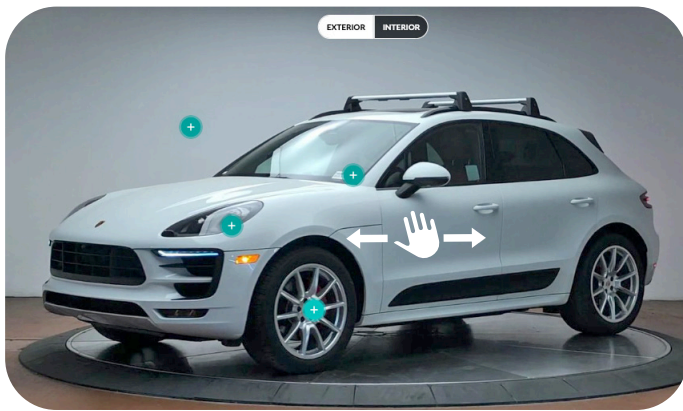

Pricing

| | Tier A <150 cars on lot | Tier B 151-300 cars on lot | Tier C 301-600 cars on lot | Tier D 601+ cars on lot |
|--------------------|-----------------------------------|--------------------------------------|--------------------------------------|-----------------------------------|
| 360 WalkArounds | \$379 | \$479 | \$579 | \$749 |
| Background Removal | \$99 | \$199 | \$299 | \$399 |
| Total Price | \$478 | \$678 | \$878 | \$1,148 |

Bring The Showroom Experience to Consumers on Your Website

360 WalkArounds

Help consumers fall in love with your vehicles.

Transform static VDPs into immersive, interactive experiences that build shopper trust and enable shoppers to explore a vehicle from any angle. Bring key vehicle features to life to demonstrate value and encourage exploration. It's the competitive advantage that thousands of dealers use to keep shoppers on their site longer.

An Immersive Shopper Experience

- Empower shoppers with a fully self-controlled, interactive experience
- Enable personalized exploration of every aspect of a vehicle, from every angle
- Provide complete transparency with close-up zooming and panning of interior and exterior environments

Automated Background Removal

Imaging technology that transforms your SRPs

Impel's automated background removal technology enables vehicle retailers to showcase their inventory with clean, consistent, professional-looking SRP images. Powered by an adaptive computer vision algorithm, Impel's solution offers a quick and easy way for dealers to remove background clutter and comply with OEM-mandated imaging requirements.