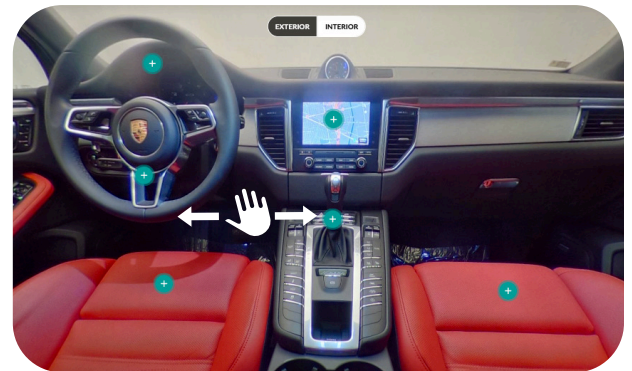

Bring The Showroom Experience to Consumers on Your Website

360 WalkArounds

Help consumers fall in love with your vehicles.

Transform static VDPs into immersive, interactive experiences that build shopper trust and enable shoppers to explore a vehicle from any angle. Bring key vehicle features to life to demonstrate value and encourage exploration. It's the competitive advantage that thousands of dealers use to keep shoppers on their site longer.

An Immersive Shopper Experience

- Empower shoppers with a fully self-controlled, interactive experience
- Enable personalized exploration of every aspect of a vehicle, from every angle
- Provide complete transparency with close-up zooming and panning of interior and exterior environments

Transform Your Digital Showroom

- Replicate the physical walkaround experience online
- Deliver a multimedia virtual exterior and interior walkaround of every vehicle
- Carfax integration for greater transparency and education
- Optimized mobile experience and virtual reality mode

Automated Background Removal

Imaging technology that transforms your SRPs

Impel's automated background removal technology enables vehicle retailers to showcase their inventory with clean, consistent, professional-looking SRP images. Powered by an adaptive computer vision algorithm, Impel's solution offers a quick and easy way for dealers to remove background clutter and comply with OEM-mandated imaging requirements.