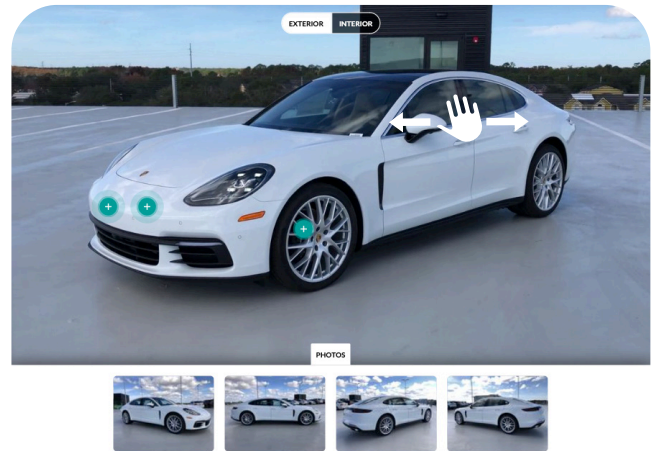

Enabling Porsche Dealers to Turn Online Shoppers Into Buyers

Buyers have come to expect greater levels of transparency and personalization in every interaction, and vehicle shopping is no exception. Give them the showroom experience they demand, every time. Online. With Impel.

+23% Increase in time on VDPs	+29% Lift in VDP conversion rates	+36% Inventory turn increase

Source: in-market national performance analyses by major OEM franchise networks

Why Auto Retailers Choose Impel

Onboarding and Training

Our implementation specialists will ensure a successful launch, working with your team to get you up and running in no time.

Customer Success

Your dedicated customer success manager will be with you every step of the way, ensuring that your digital merchandising efforts drive meaningful business results.

Technical Support

Our experienced product and technical specialists are available to handle any issues or questions that arise so that your merchandising never skips a beat.

Monitoring and Reporting

With Impel's automated monitoring and reporting, you'll have the information you need to drive true accountability and higher performance.

Pricing

	Tier A <150 cars on lot	Tier B 151-300 cars on lot	Tier C 301-600 cars on lot	Tier D 601+ cars on lot
360 WalkArounds	$379	$479	$579	$749
Background Removal	$99	$199	$299	$399
Total Price	$478	$678	$878	$1,148